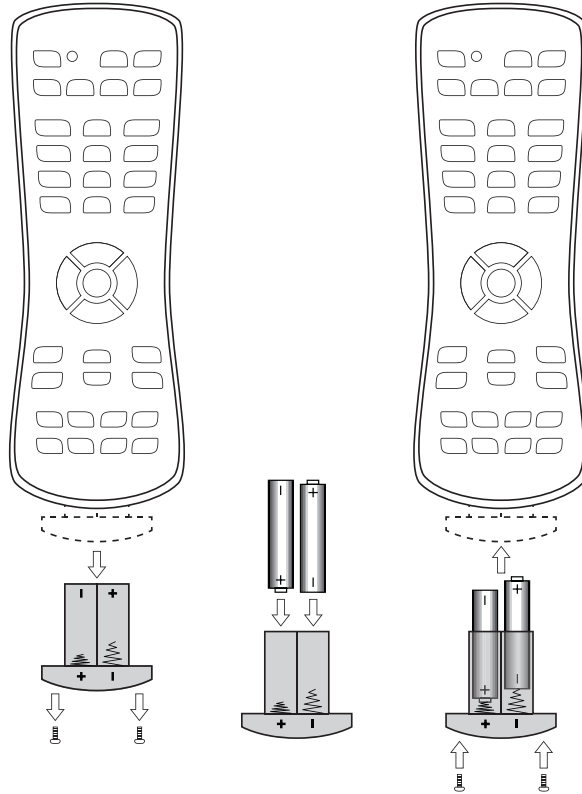

**STOP** - Press to Stop content Play

**PAUSE** - Toggles between content Pause and Play

**GUIDE** - Press to access Guide information

Remove the two screws from the battery holder as shown. Pull the battery holder out of the bottom of the remote control and remove the batteries.

Insert two new 1.5V AAA batteries into the battery holder as shown. Ensure the positive and negative marks on the batteries are correctly oriented with the markings on the inside of the remote control's battery compartment.